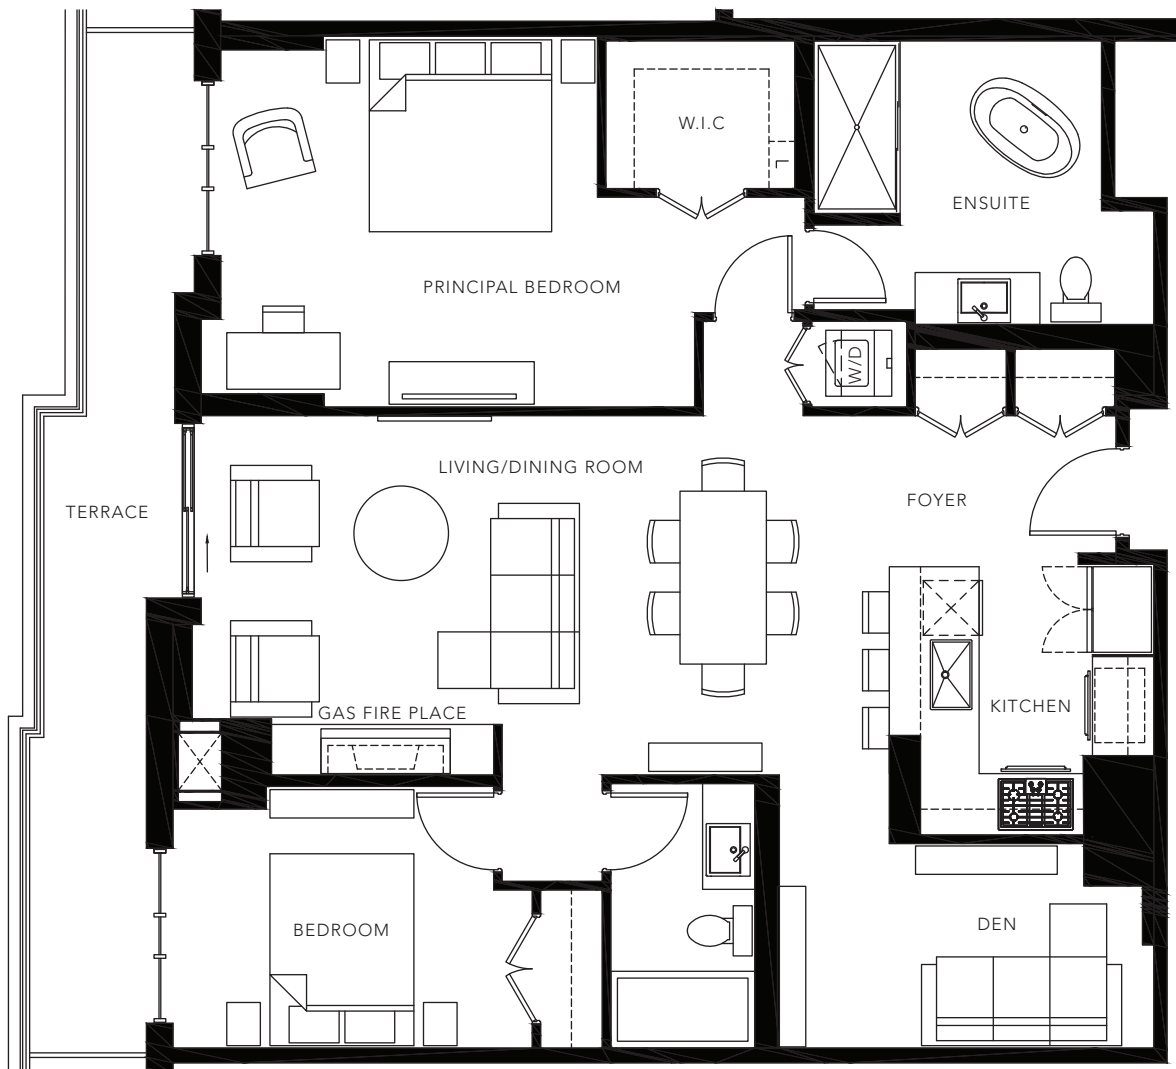

MONACO

PENTHOUSE 603

AMENITIES

FITNESS ROOM
PARTY ROOM
ROOF TOP TERRACE

SUITE HIGHLIGHTS

SPECTACULAR VIEWS
1207 SQ. FT.
NORTH EXPOSURE
2 BEDROOMS / 2 BATHROOMS
DEN
LARGE TERRACE
PORCELAIN TILE
QUARTZ COUNTER TOPS
ENGINEERED HARDWOOD FLOORS
PREMIUM PORCELAIN SLAB FIREPLACE
1 UNDERGROUND PARKING SPOT
1 STORAGE LOCKER

Figures, sizes, specifications and information are subject to change without notice.

Furniture is not included. All areas and stated dimensions are approximate.

Actual usable floor space, living area and square footage may vary from stated floor area. E. & O. E. Model PH603